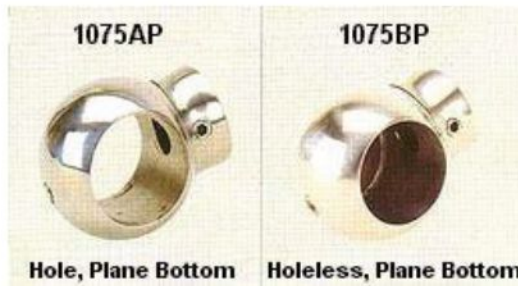

Hole, Plane Bottom Holeless, Plane Bottom

FIXING BASE PLANE

Model No.	Size
0474AP-R11/2"	A1/2"xR11/2"
0474AP-R2"	A1/2"xR2"
0474AP-R21/2"	A1/2"xR21/2"
0574AP-R11/2"	A5/8"xR11/2"
0574AP-R2"	A5/8"xR2"
0574AP-R21/2"	A5/8"xR21/2"

Hole, Arch Bottom Holeless, Arch Bottom

Model No.	Size
0675A/B(P)-R11/2"	A3/4"xR11/2"xW12.5m/m
0675A/B(P)-R2"	A3/4"xR2"xW12.5m/m
0675A/B(P)-R21/2"	A3/4"xR21/2"xW12.5m/m
1075A/B(P)-R11/2"	A1"xR11/2"xW13m/m
1075A/B(P)-R2"	A1"xR2"xW13m/m
1075A/B(P)-R21/2"	A1"xR21/2"xW13m/m
1275A/B(P)-R11/2"	A11/4"xR11/2"xW13.5m/m
1275A/B(P)-R2"	A11/4"xR2"xW13.5m/m
1275A/B(P)-R21/2"	A11/4"xR21/2"xW13.5m/m
1575A/B(P)-R11/2"	A11/2"xR11/2"xW14m/m
1575A/B(P)-R2"	A11/2"xR2"xW14m/m
1575A/B(P)-R21/2"	A11/2"xR21/2"xW14m/m
1575A/B(P)-R3"	A11/2"xR3"xW14m/m
2075A/B(P)-R2"	A2"xR2"xW14.5m/m
2075A/B(P)-R21/2"	A2"xR21/2"xW14.5m/m
2075A/B(P)-R3"	A2"xR3"xW14.5m/m
2575A/B(P)-R21/2"	A21/2"xR21/2"xW15m/m
2575A/B(P)-R3"	A21/2"xR3"xW15m/m

Hole, Plane Bottom Holeless, Plane Bottom

DROP SHAPE GLASS CLIP

Model No.	Size
0023A	A1/2"xB2"
1523A	R11/2" x A1/2" x B2"
2023A	R2" x A11/2" x B2"
2523A	R21/2" x A1/2" x B2"