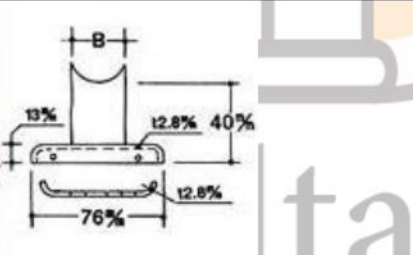

ROUND BASE PLATE WITH COVER

Model No.	Size
1068	B1"
1268	B1 ¹ / ₄ "
1568	B1 ¹ / ₂ "
2068	B2"

ROUND BASE PLATE

Model No.	Size
1069	B1"
1269	B1 ¹ / ₄ "
1569	B1 ¹ / ₂ "

Model No.	Size
1270	B1 ¹ / ₄ "
1570	B1 ¹ / ₂ "
1270T	B1 ¹ / ₄ " Ti-plated
1570T	B1 ¹ / ₂ " Ti-plated

Model No.	Size
1271	B1 ¹ / ₄ "
1571	B1 ¹ / ₂ "
1271T	B1 ¹ / ₄ " Ti-plated
1571T	B1 ¹ / ₂ " Ti-plated

Model No.	Size
1272	B1 ¹ / ₄ "
1572	B1 ¹ / ₂ "

Model No.	Size
1273	B1 ¹ / ₄ "
1573	B1 ¹ / ₂ "

Model No.	Size
1514A	B1 ¹ / ₂ " x A3" x C2 ¹ / ₄ " x H1"
2014A	B2" x A4" x C2 ³ / ₄ " x H1 ¹ / ₄ "
2514A	B2 ¹ / ₂ " x A5" x C3 ³ / ₈ " x H1 ¹ / ₂ "