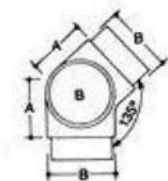

JOINER 135° TEE

Model No.	Size
1507D	B1 ¹ / ₂ " x A2"
2007D	B2" x A2 ³ / ₈ "
1507DD	B1 ¹ / ₂ " x A2" Custom-Angle
2007DD	B2" x A2 ³ / ₈ " Custom-Angle

FLUSH JOINER 135° TEE

Model No.	Size
1507E	B1 ¹ / ₂ " x A1 ⁵ / ₈ "
2007E	B2" x A1 ³ / ₄ "
1507EE	B1 ¹ / ₂ " x A1 ⁵ / ₈ " Custom-Angle
2007EE	B2" x A1 ³ / ₄ " Custom-Angle

JOINER 4-WAY TEE

Model No.	Size
1508D	B1 ¹ / ₂ " x A3 ¹ / ₄ " x C2 ³ / ₈ " Adj.
2008D	B2" x A3 ³ / ₄ " x C3" Adj. Types

FLUSH JOINER 4-WAY TEE

Model No.	Size
1508E	B1 ¹ / ₂ " x A2" x C2 ³ / ₈ "
2008E	B2" x A2 ¹ / ₄ " x C2 ⁵ / ₈ "

JOINER 4-WAY 135° ANGLE ADJUSTABLE CROSS

Model No.	Size
1509D	B1 ¹ / ₂ " x A3 ¹ / ₄ " x C2 ³ / ₈ "
2009D	B2" x A3 ³ / ₄ " x C3"
1509DL	B1 ¹ / ₂ " x A3 ¹ / ₄ " x C2 ³ / ₈ "
2009DL	B2" x A3 ³ / ₄ " x C3"

FLUSH JOINER 4-WAY 135° ANGLE CROSS

Model No.	Size
1509E	B1 ¹ / ₂ " x A2" x C2 ³ / ₈ "
2009E	B2" x A2 ¹ / ₄ " x C2 ⁵ / ₈ "
1509EL	B1 ¹ / ₂ " x A2" x C2 ³ / ₈ " Adj. Types
2009EL	B2" x A2 ¹ / ₄ " x C2 ⁵ / ₈ " Adj. Types