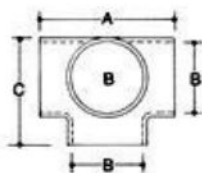

JOINER 135° TEE

Model No.	Size
1507D	B1 ¹ / ₂ " x A2"
2007D	B2" x A2 ³ / ₈ "
1507DD	B1 ¹ / ₂ " x A2" Custom-Angle
2007DD	B2" x A2 ³ / ₈ " Custom-Angle

FLUSH JOINER 135° TEE

Model No.	Size
1507E	B1 ¹ / ₂ " x A1 ⁵ / ₈ "
2007E	B2" x A1 ³ / ₄ "
1507EE	B1 ¹ / ₂ " x A1 ⁵ / ₈ " Custom-Angle
2007EE	B2" x A1 ³ / ₄ " Custom-Angle

JOINER 4-WAY TEE

Model No.	Size
1508D	B1 ¹ / ₂ " x A3 ¹ / ₄ " x C2 ³ / ₈ " Adj.
2008D	B2" x A3 ³ / ₄ " x C3" Adj. Types

FLUSH JOINER 4-WAY TEE

Model No.	Size
1508E	B1 ¹ / ₂ " x A2" x C2 ³ / ₈ "
2008E	B2" x A2 ¹ / ₄ " x C2 ⁵ / ₈ "

JOINER 4-WAY 135° ANGLE ADJUSTABLE CROSS

Model No.	Size
1509D	B1 ¹ / ₂ " x A3 ¹ / ₄ " x C2 ³ / ₈ "
2009D	B2" x A3 ³ / ₄ " x C3"
1509DL	B1 ¹ / ₂ " x A3 ¹ / ₄ " x C2 ³ / ₈ "
2009DL	B2" x A3 ³ / ₄ " x C3"

FLUSH JOINER 4-WAY 135° ANGLE CROSS

Model No.	Size
1509E	B1 ¹ / ₂ " x A2" x C2 ³ / ₈ "
2009E	B2" x A2 ¹ / ₄ " x C2 ⁵ / ₈ "
1509EL	B1 ¹ / ₂ " x A2" x C2 ³ / ₈ " Adj. Types
2009EL	B2" x A2 ¹ / ₄ " x C2 ⁵ / ₈ " Adj. Types