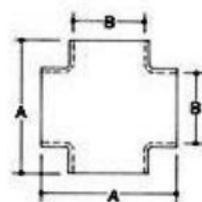

JOINER 135° TEE

Model No.	Size
1507D	B1 ¹ / ₂ " x A2"
2007D	B2" x A2 ³ / ₈ "
1507DD	B1 ¹ / ₂ " x A2" Custom-Angle
2007DD	B2" x A2 ³ / ₈ " Custom-Angle

FLUSH JOINER 135° TEE

Model No.	Size
1507E	B1 ¹ / ₂ " x A1 ⁵ / ₈ "
2007E	B2" x A1 ³ / ₄ "
1507EE	B1 ¹ / ₂ " x A1 ⁵ / ₈ " Custom-Angle
2007EE	B2" x A1 ³ / ₄ " Custom-Angle

JOINER 4-WAY TEE

Model No.	Size
1508D	B1 ¹ / ₂ " x A3 ¹ / ₄ " x C2 ³ / ₈ " Adj.
2008D	B2" x A3 ³ / ₄ " x C3" Adj. Types

FLUSH JOINER 4-WAY TEE

Model No.	Size
1508E	B1 ¹ / ₂ " x A2" x C2 ³ / ₈ "
2008E	B2" x A2 ¹ / ₄ " x C2 ⁵ / ₈ "

JOINER 4-WAY 135° ANGLE ADJUSTABLE CROSS

Model No.	Size
1509D	B1 ¹ / ₂ " x A3 ¹ / ₄ " x C2 ³ / ₈ "
2009D	B2" x A3 ³ / ₄ " x C3"
1509DL	B1 ¹ / ₂ " x A3 ¹ / ₄ " x C2 ³ / ₈ "
2009DL	B2" x A3 ³ / ₄ " x C3"

FLUSH JOINER 4-WAY 135° ANGLE CROSS

Model No.	Size
1509E	B1 ¹ / ₂ " x A2" x C2 ³ / ₈ "
2009E	B2" x A2 ¹ / ₄ " x C2 ⁵ / ₈ "
1509EL	B1 ¹ / ₂ " x A2" x C2 ³ / ₈ " Adj. Types
2009EL	B2" x A2 ¹ / ₄ " x C2 ⁵ / ₈ " Adj. Types