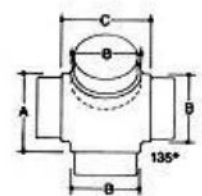

JOINER 4-WAY TEE

Model No.	Size
1508D	B1 ¹ / ₂ " x A3 ¹ / ₄ " x C2 ³ / ₈ " Adj.
2008D	B2" x A3 ³ / ₄ " x C3" Adj. Types

FLUSH JOINER 4-WAY TEE

Model No.	Size
1508E	B1 ¹ / ₂ " x A2" x C2 ³ / ₈ "
2008E	B2" x A2 ¹ / ₄ " x C2 ⁵ / ₈ "

JOINER 4-WAY 135° ANGLE ADJUSTABLE CROSS

Model No.	Size
1509D	B1 ¹ / ₂ " x A3 ¹ / ₄ " x C2 ³ / ₈ "
2009D	B2" x A3 ³ / ₄ " x C3"
1509DL	B1 ¹ / ₂ " x A3 ¹ / ₄ " x C2 ³ / ₈ "
2009DL	B2" x A3 ³ / ₄ " x C3"

FLUSH JOINER 4-WAY 135° ANGLE CROSS

Model No.	Size
1509E	B1 ¹ / ₂ " x A2" x C2 ³ / ₈ "
2009E	B2" x A2 ¹ / ₄ " x C2 ⁵ / ₈ "
1509EL	B1 ¹ / ₂ " x A2" x C2 ³ / ₈ " Adj. Types
2009EL	B2" x A2 ¹ / ₄ " x C2 ⁵ / ₈ " Adj. Types

JOINER 4-WAY CROSS

Model No.	Size
1510D	B1 ¹ / ₂ " x A3 ¹ / ₄ "
2010D	B2" x A3 ³ / ₄ "