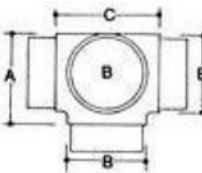

JOINER 135° TEE

Model No.	Size
1507D	B1 ¹ / ₂ " x A2"
2007D	B2" x A2 ³ / ₈ "
1507DD	B1 ¹ / ₂ " x A2" Custom-Angle
2007DD	B2" x A2 ³ / ₈ " Custom-Angle

FLUSH JOINER 135° TEE

Model No.	Size
1507E	B1 ¹ / ₂ " x A1 ⁵ / ₈ "
2007E	B2" x A1 ³ / ₄ "
1507EE	B1 ¹ / ₂ " x A1 ⁵ / ₈ " Custom-Angle
2007EE	B2" x A1 ³ / ₄ " Custom-Angle

JOINER 4-WAY TEE

Model No.	Size
1508D	B1 ¹ / ₂ " x A3 ¹ / ₄ " x C2 ³ / ₈ " Adj.
2008D	B2" x A3 ³ / ₄ " x C3" Adj. Types

FLUSH JOINER 4-WAY TEE

Model No.	Size
1508E	B1 ¹ / ₂ " x A2" x C2 ³ / ₈ "
2008E	B2" x A2 ¹ / ₄ " x C2 ⁵ / ₈ "

JOINER 4-WAY 135° ANGLE ADJUSTABLE CROSS

Model No.	Size
1509D	B1 ¹ / ₂ " x A3 ¹ / ₄ " x C2 ³ / ₈ "
2009D	B2" x A3 ³ / ₄ " x C3"
1509DL	B1 ¹ / ₂ " x A3 ¹ / ₄ " x C2 ³ / ₈ "
2009DL	B2" x A3 ³ / ₄ " x C3"

FLUSH JOINER 4-WAY 135° ANGLE CROSS

Model No.	Size
1509E	B1 ¹ / ₂ " x A2" x C2 ³ / ₈ "
2009E	B2" x A2 ¹ / ₄ " x C2 ⁵ / ₈ "
1509EL	B1 ¹ / ₂ " x A2" x C2 ³ / ₈ " Adj. Types
2009EL	B2" x A2 ¹ / ₄ " x C2 ⁵ / ₈ " Adj. Types