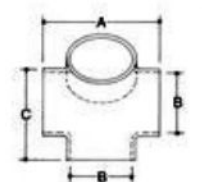

JOINER 135° TEE

Model No.	Size
1507D	B1 ¹ / ₂ " x A2"
2007D	B2" x A2 ³ / ₈ "
1507DD	B1 ¹ / ₂ " x A2" Custom-Angle
2007DD	B2" x A2 ³ / ₈ " Custom-Angle

FLUSH JOINER 135° TEE

Model No.	Size
1507E	B1 ¹ / ₂ " x A1 ⁵ / ₈ "
2007E	B2" x A1 ³ / ₄ "
1507EE	B1 ¹ / ₂ " x A1 ⁵ / ₈ " Custom-Angle
2007EE	B2" x A1 ³ / ₄ " Custom-Angle

JOINER 4-WAY TEE

Model No.	Size
1508D	B1 ¹ / ₂ " x A3 ¹ / ₄ " x C2 ³ / ₈ " Adj.
2008D	B2" x A3 ³ / ₄ " x C3" Adj. Types

FLUSH JOINER 4-WAY TEE

Model No.	Size
1508E	B1 ¹ / ₂ " x A2" x C2 ³ / ₈ "
2008E	B2" x A2 ¹ / ₄ " x C2 ⁵ / ₈ "

JOINER 4-WAY 135° ANGLE ADJUSTABLE CROSS

Model No.	Size
1509D	B1 ¹ / ₂ " x A3 ¹ / ₄ " x C2 ³ / ₈ "
2009D	B2" x A3 ³ / ₄ " x C3"
1509DL	B1 ¹ / ₂ " x A3 ¹ / ₄ " x C2 ³ / ₈ "
2009DL	B2" x A3 ³ / ₄ " x C3"

FLUSH JOINER 4-WAY 135° ANGLE CROSS

Model No.	Size
1509E	B1 ¹ / ₂ " x A2" x C2 ³ / ₈ "
2009E	B2" x A2 ¹ / ₄ " x C2 ⁵ / ₈ "
1509EL	B1 ¹ / ₂ " x A2" x C2 ³ / ₈ " Adj. Types
2009EL	B2" x A2 ¹ / ₄ " x C2 ⁵ / ₈ " Adj. Types