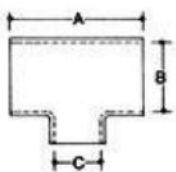

JOINER BALL TEE

Model No.	Size
2005B	B2" x A3 ⁵ / ₈ " x H3 ³ / ₈ "

JOINER TEE

Model No.	Size
1505D	B1 ¹ / ₂ " x A3 ¹ / ₄ " x C1 ¹ / ₂ "
2005D	B2" x A3 ³ / ₄ " x C2"

FLUSH JOINER TEE

Model No.	Size
1505E	B1 ¹ / ₂ " x A2" x C2 ³ / ₈ "
2005E	B2" x A2 ¹ / ₄ " x C2 ⁵ / ₈ "

JOINER TEE

Model No.	Size
1505H	B1 ¹ / ₂ " x A3 ¹ / ₄ " x C1"
2005H	B2" x A3 ³ / ₄ " x C1 ¹ / ₂ "

FLUSH JOINER 90° BALL TEE

Model No.	Size
2006B	B2" x H3 ³ / ₈ "

JOINER 90° TEE

Model No.	Size
1506D	B1 ¹ / ₂ " x A2 ³ / ₈ "
2006D	B2" x A3"

FLUSH JOINER 90° TEE

Model No.	Size
1506E	B1 ¹ / ₂ " x A2"
2006E	B2" x A2 ¹ / ₄ "