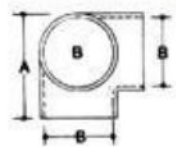

JOINER BALL TEE

Model No.	Size
2005B	B2" x A3 ⁵ / ₈ " x H3 ³ / ₈ "

JOINER TEE

Model No.	Size
1505D	B1 ¹ / ₂ " x A3 ¹ / ₄ " x C1 ¹ / ₂ "
2005D	B2" x A3 ³ / ₄ " x C2"

FLUSH JOINER TEE

Model No.	Size
1505E	B1 ¹ / ₂ " x A2" x C2 ³ / ₈ "
2005E	B2" x A2 ¹ / ₄ " x C2 ⁵ / ₈ "

JOINER TEE

Model No.	Size
1505H	B1 ¹ / ₂ " x A3 ¹ / ₄ " x C1"
2005H	B2" x A3 ³ / ₄ " x C1 ¹ / ₂ "

FLUSH JOINER 90° BALL TEE

Model No.	Size
2006B	B2" x H3 ³ / ₈ "

JOINER 90° TEE

Model No.	Size
1506D	B1 ¹ / ₂ " x A2 ³ / ₈ "
2006D	B2" x A3"

FLUSH JOINER 90° TEE

Model No.	Size
1506E	B1 ¹ / ₂ " x A2"
2006E	B2" x A2 ¹ / ₄ "