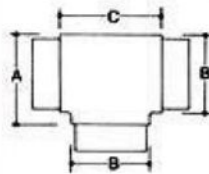

JOINER BALL TEE

Model No.	Size
2005B	B2" x A3 ⁵ / ₈ " x H3 ³ / ₈ "

JOINER TEE

Model No.	Size
1505D	B1 ¹ / ₂ " x A3 ¹ / ₄ " x C1 ¹ / ₂ "
2005D	B2" x A3 ³ / ₄ " x C2"

FLUSH JOINER TEE

Model No.	Size
1505E	B1 ¹ / ₂ " x A2" x C2 ³ / ₈ "
2005E	B2" x A2 ¹ / ₄ " x C2 ⁵ / ₈ "

JOINER TEE

Model No.	Size
1505H	B1 ¹ / ₂ " x A3 ¹ / ₄ " x C1"
2005H	B2" x A3 ³ / ₄ " x C1 ¹ / ₂ "

FLUSH JOINER 90° BALL TEE

Model No.	Size
2006B	B2" x H3 ³ / ₈ "

JOINER 90° TEE

Model No.	Size
1506D	B1 ¹ / ₂ " x A2 ³ / ₈ "
2006D	B2" x A3"

FLUSH JOINER 90° TEE

Model No.	Size
1506E	B1 ¹ / ₂ " x A2"
2006E	B2" x A2 ¹ / ₄ "