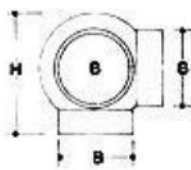

JOINER BALL TEE

Model No.	Size
2005B	B2" x A3 ⁵ / ₈ " x H3 ³ / ₈ "

JOINER TEE

Model No.	Size
1505D	B1 ¹ / ₂ " x A3 ¹ / ₄ " x C1 ¹ / ₂ "
2005D	B2" x A3 ³ / ₄ " x C2"

FLUSH JOINER TEE

Model No.	Size
1505E	B1 ¹ / ₂ " x A2" x C2 ³ / ₈ "
2005E	B2" x A2 ¹ / ₄ " x C2 ⁵ / ₈ "

JOINER TEE

Model No.	Size
1505H	B1 ¹ / ₂ " x A3 ¹ / ₄ " x C1"
2005H	B2" x A3 ³ / ₄ " x C1 ¹ / ₂ "

FLUSH JOINER 90° BALL TEE

Model No.	Size
2006B	B2" x H3 ³ / ₈ "

JOINER 90° TEE

Model No.	Size
1506D	B1 ¹ / ₂ " x A2 ³ / ₈ "
2006D	B2" x A3"

FLUSH JOINER 90° TEE

Model No.	Size
1506E	B1 ¹ / ₂ " x A2"
2006E	B2" x A2 ¹ / ₄ "