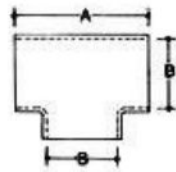

JOINER BALL TEE

Model No.	Size
2005B	B2" x A3 ⁵ / ₈ " x H3 ³ / ₈ "

JOINER TEE

Model No.	Size
1505D	B1 ¹ / ₂ " x A3 ¹ / ₄ " x C1 ¹ / ₂ "
2005D	B2" x A3 ³ / ₄ " x C2"

FLUSH JOINER TEE

Model No.	Size
1505E	B1 ¹ / ₂ " x A2" x C2 ³ / ₈ "
2005E	B2" x A2 ¹ / ₄ " x C2 ⁵ / ₈ "

JOINER TEE

Model No.	Size
1505H	B1 ¹ / ₂ " x A3 ¹ / ₄ " x C1"
2005H	B2" x A3 ³ / ₄ " x C1 ¹ / ₂ "

FLUSH JOINER 90° BALL TEE

Model No.	Size
2006B	B2" x H3 ³ / ₈ "

JOINER 90° TEE

Model No.	Size
1506D	B1 ¹ / ₂ " x A2 ³ / ₈ "
2006D	B2" x A3"

FLUSH JOINER 90° TEE

Model No.	Size
1506E	B1 ¹ / ₂ " x A2"
2006E	B2" x A2 ¹ / ₄ "