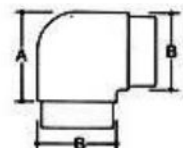

JOINER 90° RADIUSED

Model No.	Size
1501D	B1 ¹ / ₂ " x A3"
2001D	B2" x A4"
2501D	B2 ¹ / ₂ " x A4 ³ / ₄ "

FLUSH JOINER 90° RADIUSED

Model No.	Size
1501E	B1 ¹ / ₂ " x A2 ⁵ / ₈ "
2001E	B2" x A2 ⁵ / ₈ "
2501E	B2 ¹ / ₂ " x A3" x R65m/m
2501EL	B2 ¹ / ₂ " x A4" x
3001E	R110m/m B3"xA4 ³ / ₈ "xR110m/m

JOINER 90°

Model No.	Size
1502D	B1 ¹ / ₂ " x A2 ³ / ₈ "
2002D	B2" x A3"

FLUSH JOINER 90°

Model No.	Size
1502E	B1 ¹ / ₂ " x A2"
2002E	B2" x A2 ¹ / ₄ "

JOINER 135°

Model No.	Size
1503D	B1 ¹ / ₂ " x A2"
2003D	B2" x A2 ³ / ₈ "
1503DD	B1 ¹ / ₂ " x A2" Custom-Angle
2003DD	B2" x A2 ³ / ₈ " Custom-Angle

FLUSH JOINER 135°

Model No.	Size
1503E	B1 ¹ / ₂ " x A29mm
2003E	B2" x A1 ³ / ₄ "
1503EE	B1 ¹ / ₂ " x A1 ⁵ / ₈ Custom-Angle
2003EE	B2" x A2 ³ / ₄ " Custom-Angle

FLUSH JOINER IN-LINE

Model No.	Size
1504E	B1 ¹ / ₂ " x A2" x C ¹ / ₈ "
2004E	B2" x A2 ¹ / ₈ " x C ¹ / ₈ "
2504E	B2 ¹ / ₂ " x A2 ⁵ / ₈ " x C ¹ / ₈ "
3004E	B3"xA2 ⁵ / ₈ "xC ¹ / ₈ "