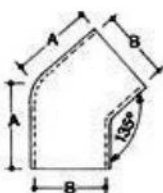

JOINER 90° RADIUSED

Model No.	Size
1501D	B1 ¹ / ₂ " x A3"
2001D	B2" x A4"
2501D	B2 ¹ / ₂ " x A4 ³ / ₄ "

FLUSH JOINER 90° RADIUSED

Model No.	Size
1501E	B1 ¹ / ₂ " x A2 ⁵ / ₈ "
2001E	B2" x A2 ⁵ / ₈ "
2501E	B2 ¹ / ₂ " x A3" x R65m/m
2501EL	B2 ¹ / ₂ " x A4" x
3001E	R110m/m B3"xA4 ³ / ₈ "xR110m/m

JOINER 90°

Model No.	Size
1502D	B1 ¹ / ₂ " x A2 ³ / ₈ "
2002D	B2" x A3"

FLUSH JOINER 90°

Model No.	Size
1502E	B1 ¹ / ₂ " x A2"
2002E	B2" x A2 ¹ / ₄ "

JOINER 135°

Model No.	Size
1503D	B1 ¹ / ₂ " x A2"
2003D	B2" x A2 ³ / ₈ "
1503DD	B1 ¹ / ₂ " x A2" Custom-Angle
2003DD	B2" x A2 ³ / ₈ " Custom-Angle

FLUSH JOINER 135°

Model No.	Size
1503E	B1 ¹ / ₂ " x A29mm
2003E	B2" x A1 ³ / ₄ "
1503EE	B1 ¹ / ₂ " x A1 ⁵ / ₈ Custom-Angle
2003EE	B2" x A2 ³ / ₄ " Custom-Angle

FLUSH JOINER IN-LINE

Model No.	Size
1504E	B1 ¹ / ₂ " x A2" x C ¹ / ₈ "
2004E	B2" x A2 ¹ / ₈ " x C ¹ / ₈ "
2504E	B2 ¹ / ₂ " x A2 ⁵ / ₈ " x C ¹ / ₈ "
3004E	B3"xA2 ⁵ / ₈ "xC ¹ / ₈ "