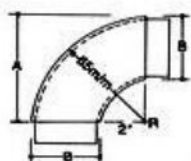

JOINER 90° RADIUSED

Model No.	Size
1501D	B1 ¹ / ₂ " x A3"
2001D	B2" x A4"
2501D	B2 ¹ / ₂ " x A4 ³ / ₄ "

FLUSH JOINER 90° RADIUSED

Model No.	Size
1501E	B1 ¹ / ₂ " x A2 ⁵ / ₈ "
2001E	B2" x A2 ⁵ / ₈ "
2501E	B2 ¹ / ₂ " x A3" x R65m/m
2501EL	B2 ¹ / ₂ " x A4" x
3001E	R110m/m B3"xA4 ³ / ₈ "xR110m/m

JOINER 90°

Model No.	Size
1502D	B1 ¹ / ₂ " x A2 ³ / ₈ "
2002D	B2" x A3"

FLUSH JOINER 90°

Model No.	Size
1502E	B1 ¹ / ₂ " x A2"
2002E	B2" x A2 ¹ / ₄ "

JOINER 135°

Model No.	Size
1503D	B1 ¹ / ₂ " x A2"
2003D	B2" x A2 ³ / ₈ "
1503DD	B1 ¹ / ₂ " x A2" Custom-Angle
2003DD	B2" x A2 ³ / ₈ " Custom-Angle

FLUSH JOINER 135°

Model No.	Size
1503E	B1 ¹ / ₂ " x A29mm
2003E	B2" x A1 ³ / ₄ "
1503EE	B1 ¹ / ₂ " x A1 ⁵ / ₈ Custom-Angle
2003EE	B2" x A2 ³ / ₄ " Custom-Angle

FLUSH JOINER IN-LINE

Model No.	Size
1504E	B1 ¹ / ₂ " x A2" x C ¹ / ₈ "
2004E	B2" x A2 ¹ / ₈ " x C ¹ / ₈ "
2504E	B2 ¹ / ₂ " x A2 ⁵ / ₈ " x C ¹ / ₈ "
3004E	B3"xA2 ⁵ / ₈ "xC ¹ / ₈ "