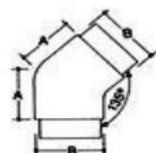

JOINER 90° RADIUSED

Model No.	Size
1501D	B1 ¹ / ₂ " x A3"
2001D	B2" x A4"
2501D	B2 ¹ / ₂ " x A4 ³ / ₄ "

FLUSH JOINER 90° RADIUSED

Model No.	Size
1501E	B1 ¹ / ₂ " x A2 ⁵ / ₈ "
2001E	B2" x A2 ⁵ / ₈ "
2501E	B2 ¹ / ₂ " x A3" x R65m/m
2501EL	B2 ¹ / ₂ " x A4" x
3001E	R110m/m B3"xA4 ³ / ₈ "xR110m/m

JOINER 90°

Model No.	Size
1502D	B1 ¹ / ₂ " x A2 ³ / ₈ "
2002D	B2" x A3"

FLUSH JOINER 90°

Model No.	Size
1502E	B1 ¹ / ₂ " x A2"
2002E	B2" x A2 ¹ / ₄ "

JOINER 135°

Model No.	Size
1503D	B1 ¹ / ₂ " x A2"
2003D	B2" x A2 ³ / ₈ "
1503DD	B1 ¹ / ₂ " x A2" Custom-Angle
2003DD	B2" x A2 ³ / ₈ " Custom-Angle

FLUSH JOINER 135°

Model No.	Size
1503E	B1 ¹ / ₂ " x A29mm
2003E	B2" x A1 ³ / ₄ "
1503EE	B1 ¹ / ₂ " x A1 ⁵ / ₈ Custom-Angle
2003EE	B2" x A2 ³ / ₄ " Custom-Angle

FLUSH JOINER IN-LINE

Model No.	Size
1504E	B1 ¹ / ₂ " x A2" x C ¹ / ₈ "
2004E	B2" x A2 ¹ / ₈ " x C ¹ / ₈ "
2504E	B2 ¹ / ₂ " x A2 ⁵ / ₈ " x C ¹ / ₈ "
3004E	B3"xA2 ⁵ / ₈ "xC ¹ / ₈ "