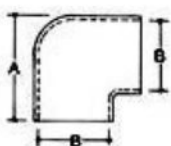

JOINER 90° RADIUSED

Model No.	Size
1501D	B1 ¹ / ₂ " x A3"
2001D	B2" x A4"
2501D	B2 ¹ / ₂ " x A4 ³ / ₄ "

FLUSH JOINER 90° RADIUSED

Model No.	Size
1501E	B1 ¹ / ₂ " x A2 ⁵ / ₈ "
2001E	B2" x A2 ⁵ / ₈ "
2501E	B2 ¹ / ₂ " x A3" x R65m/m
2501EL	B2 ¹ / ₂ " x A4" x
3001E	R110m/m B3"xA4 ³ / ₈ "xR110m/m

JOINER 90°

Model No.	Size
1502D	B1 ¹ / ₂ " x A2 ³ / ₈ "
2002D	B2" x A3"

FLUSH JOINER 90°

Model No.	Size
1502E	B1 ¹ / ₂ " x A2"
2002E	B2" x A2 ¹ / ₄ "

JOINER 135°

Model No.	Size
1503D	B1 ¹ / ₂ " x A2"
2003D	B2" x A2 ³ / ₈ "
1503DD	B1 ¹ / ₂ " x A2" Custom-Angle
2003DD	B2" x A2 ³ / ₈ " Custom-Angle

FLUSH JOINER 135°

Model No.	Size
1503E	B1 ¹ / ₂ " x A29mm
2003E	B2" x A1 ³ / ₄ "
1503EE	B1 ¹ / ₂ " x A1 ⁵ / ₈ Custom-Angle
2003EE	B2" x A2 ³ / ₄ " Custom-Angle

FLUSH JOINER IN-LINE

Model No.	Size
1504E	B1 ¹ / ₂ " x A2" x C ¹ / ₈ "
2004E	B2" x A2 ¹ / ₈ " x C ¹ / ₈ "
2504E	B2 ¹ / ₂ " x A2 ⁵ / ₈ " x C ¹ / ₈ "
3004E	B3"xA2 ⁵ / ₈ "xC ¹ / ₈ "