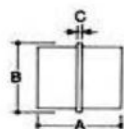

JOINER 90° RADIUSED

Model No.	Size
1501D	B1 ¹ / ₂ " x A3"
2001D	B2" x A4"
2501D	B2 ¹ / ₂ " x A4 ³ / ₄ "

FLUSH JOINER 90° RADIUSED

Model No.	Size
1501E	B1 ¹ / ₂ " x A2 ⁵ / ₈ "
2001E	B2" x A2 ⁵ / ₈ "
2501E	B2 ¹ / ₂ " x A3" x R65m/m
2501EL	B2 ¹ / ₂ " x A4" x
3001E	R110m/m B3"xA4 ³ / ₈ "xR110m/m

JOINER 90°

Model No.	Size
1502D	B1 ¹ / ₂ " x A2 ³ / ₈ "
2002D	B2" x A3"

FLUSH JOINER 90°

Model No.	Size
1502E	B1 ¹ / ₂ " x A2"
2002E	B2" x A2 ¹ / ₄ "

JOINER 135°

Model No.	Size
1503D	B1 ¹ / ₂ " x A2"
2003D	B2" x A2 ³ / ₈ "
1503DD	B1 ¹ / ₂ " x A2" Custom-Angle
2003DD	B2" x A2 ³ / ₈ " Custom-Angle

FLUSH JOINER 135°

Model No.	Size
1503E	B1 ¹ / ₂ " x A29mm
2003E	B2" x A1 ³ / ₄ "
1503EE	B1 ¹ / ₂ " x A1 ⁵ / ₈ Custom-Angle
2003EE	B2" x A2 ³ / ₄ " Custom-Angle

FLUSH JOINER IN-LINE

Model No.	Size
1504E	B1 ¹ / ₂ " x A2" x C ¹ / ₈ "
2004E	B2" x A2 ¹ / ₈ " x C ¹ / ₈ "
2504E	B2 ¹ / ₂ " x A2 ⁵ / ₈ " x C ¹ / ₈ "
3004E	B3"xA2 ⁵ / ₈ "xC ¹ / ₈ "