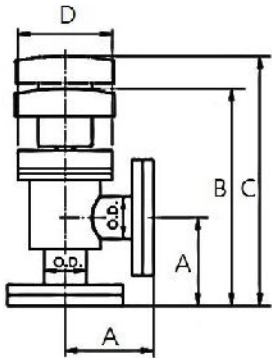

Vacuum Valves

CF Manually Operated Copper Seal Bonnet Angle Valve with Bellows

Features :

1. Viton o’ring sealed bonnets.
2. Viton o’ring sealed poppets.
3. Bakeable to 204 °C.
4. Viton Seal Bonnet : 10⁻⁹ Torr Vacuum Rating.

Dimension (mm)

SIZE	TUBE OD	A	B	C	D
CF16	3/4"	57.20	128.50	147.60	56.80
CF35	1-1/2"	62.30	148.40	186.50	75.00

Delta INC