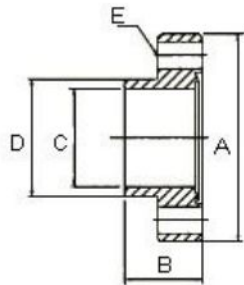

## CF Flanges & Components

Dimension (mm)

CF16 Mini Bored Flange-Fixed (Figure 1)

Model No.	A	B	C	ExNo.
BF-CF16-7	33.8	7.5	6.5	4.4x6

CF16 Mini Bored Flange-Fixed (Figure 2)

Model No.	A	B	C	D	ExNo.
BF-CF16-12	33.8	7.5	9.5	12.90	4.4x6
BF-CF16-19	33.8	7.5	16.0	19.15	4.4x6

CF16 Mini Bored Flange-Fixed (Figure 3)

Model No.	A	B	C	D	ExNo.
BF-CF16-N7	33.8	12.7	4.5	6.35	4.4x6
BF-CF16-N12	33.8	12.7	9.5	12.70	4.4x6
BF-CF16-N19	33.8	12.7	16.0	19.05	4.4x6

CF16 Mini Bored Flange -Tapped Bolts Holes (Figure 1)

Model No.	A	B	C	ExNo.
BF-CF16-T7	33.8	7.5	6.5	M4x6

CF16 Mini Bored Flange-Tapped Bolts Holes (Figure 2)

Model No.	A	B	C	D	ExNo.
BF-CF16-T12	33.8	7.5	9.5	12.90	M4x6
BF-CF16-T19	33.8	7.5	16.0	19.15	M4x6

CF16 Mini Bored Flange-Tapped Bolts Holes (Figure 3)

Model No.	A	B	C	D	ExNo.
BF-CF16-TN7	33.8	12.7	4.5	6.35	M4x6
BF-CF16-TN12	33.8	12.7	9.5	12.70	M4x6
BF-CF16-TN19	33.8	12.7	16.0	19.05	M4x6