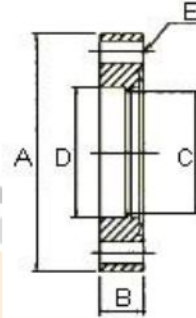

## CF Flanges & Components

Dimension (mm)

CF16 Mini Bored Flange-Fixed (Figure 1)

Model No.	A	B	C	ExNo.
BF-CF16-7	33.8	7.5	6.5	4.4x6

CF16 Mini Bored Flange-Fixed (Figure 2)

Model No.	A	B	C	D	ExNo.
BF-CF16-12	33.8	7.5	9.5	12.90	4.4x6
BF-CF16-19	33.8	7.5	16.0	19.15	4.4x6

CF16 Mini Bored Flange-Fixed (Figure 3)

Model No.	A	B	C	D	ExNo.
BF-CF16-N7	33.8	12.7	4.5	6.35	4.4x6
BF-CF16-N12	33.8	12.7	9.5	12.70	4.4x6
BF-CF16-N19	33.8	12.7	16.0	19.05	4.4x6

CF16 Mini Bored Flange -Tapped Bolts Holes (Figure 1)

Model No.	A	B	C	ExNo.
BF-CF16-T7	33.8	7.5	6.5	M4x6

CF16 Mini Bored Flange-Tapped Bolts Holes (Figure 2)

Model No.	A	B	C	D	ExNo.
BF-CF16-T12	33.8	7.5	9.5	12.90	M4x6
BF-CF16-T19	33.8	7.5	16.0	19.15	M4x6

CF16 Mini Bored Flange-Tapped Bolts Holes (Figure 3)

Model No.	A	B	C	D	ExNo.
BF-CF16-TN7	33.8	12.7	4.5	6.35	M4x6
BF-CF16-TN12	33.8	12.7	9.5	12.70	M4x6
BF-CF16-TN19	33.8	12.7	16.0	19.05	M4x6