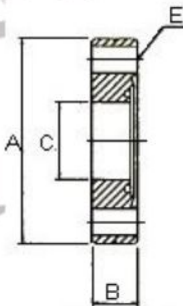

## CF Flanges & Components

Dimension (mm)

CF16 Mini Bored Flange-Fixed (Figure 1)

Model No.	A	B	C	ExNo.
BF-CF16-7	33.8	7.5	6.5	4.4x6

CF16 Mini Bored Flange-Fixed (Figure 2)

Model No.	A	B	C	D	ExNo.
BF-CF16-12	33.8	7.5	9.5	12.90	4.4x6
BF-CF16-19	33.8	7.5	16.0	19.15	4.4x6

CF16 Mini Bored Flange-Fixed (Figure 3)

Model No.	A	B	C	D	ExNo.
BF-CF16-N7	33.8	12.7	4.5	6.35	4.4x6
BF-CF16-N12	33.8	12.7	9.5	12.70	4.4x6
BF-CF16-N19	33.8	12.7	16.0	19.05	4.4x6

CF16 Mini Bored Flange -Tapped Bolts Holes (Figure 1)

Model No.	A	B	C	ExNo.
BF-CF16-T7	33.8	7.5	6.5	M4x6

CF16 Mini Bored Flange-Tapped Bolts Holes (Figure 2)

Model No.	A	B	C	D	ExNo.
BF-CF16-T12	33.8	7.5	9.5	12.90	M4x6
BF-CF16-T19	33.8	7.5	16.0	19.15	M4x6

CF16 Mini Bored Flange-Tapped Bolts Holes (Figure 3)

Model No.	A	B	C	D	ExNo.
BF-CF16-TN7	33.8	12.7	4.5	6.35	M4x6
BF-CF16-TN12	33.8	12.7	9.5	12.70	M4x6
BF-CF16-TN19	33.8	12.7	16.0	19.05	M4x6