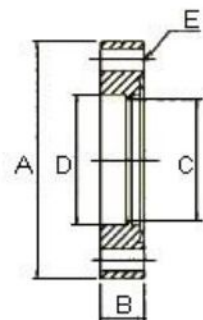

## CF Flanges & Components

Dimension (mm)

CF16 Mini Bored Flange-Fixed (Figure 1)

Model No.	A	B	C	ExNo.
BF-CF16-7	33.8	7.5	6.5	4.4x6

CF16 Mini Bored Flange-Fixed (Figure 2)

Model No.	A	B	C	D	ExNo.
BF-CF16-12	33.8	7.5	9.5	12.90	4.4x6
BF-CF16-19	33.8	7.5	16.0	19.15	4.4x6

CF16 Mini Bored Flange-Fixed (Figure 3)

Model No.	A	B	C	D	ExNo.
BF-CF16-N7	33.8	12.7	4.5	6.35	4.4x6
BF-CF16-N12	33.8	12.7	9.5	12.70	4.4x6
BF-CF16-N19	33.8	12.7	16.0	19.05	4.4x6

CF16 Mini Bored Flange -Tapped Bolts Holes (Figure 1)

Model No.	A	B	C	ExNo.
BF-CF16-T7	33.8	7.5	6.5	M4x6

CF16 Mini Bored Flange-Tapped Bolts Holes (Figure 2)

Model No.	A	B	C	D	ExNo.
BF-CF16-T12	33.8	7.5	9.5	12.90	M4x6
BF-CF16-T19	33.8	7.5	16.0	19.15	M4x6

CF16 Mini Bored Flange-Tapped Bolts Holes (Figure 3)

Model No.	A	B	C	D	ExNo.
BF-CF16-TN7	33.8	12.7	4.5	6.35	M4x6
BF-CF16-TN12	33.8	12.7	9.5	12.70	M4x6
BF-CF16-TN19	33.8	12.7	16.0	19.05	M4x6