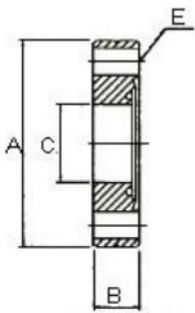

## CF Flanges & Components

Dimension (mm)

CF16 Mini Bored Flange-Fixed (Figure 1)

Model No.	A	B	C	ExNo.
BF-CF16-7	33.8	7.5	6.5	4.4x6

CF16 Mini Bored Flange-Fixed (Figure 2)

Model No.	A	B	C	D	ExNo.
BF-CF16-12	33.8	7.5	9.5	12.90	4.4x6
BF-CF16-19	33.8	7.5	16.0	19.15	4.4x6

CF16 Mini Bored Flange-Fixed (Figure 3)

Model No.	A	B	C	D	ExNo.
BF-CF16-N7	33.8	12.7	4.5	6.35	4.4x6
BF-CF16-N12	33.8	12.7	9.5	12.70	4.4x6
BF-CF16-N19	33.8	12.7	16.0	19.05	4.4x6

CF16 Mini Bored Flange -Tapped Bolts Holes (Figure 1)

Model No.	A	B	C	ExNo.
BF-CF16-T7	33.8	7.5	6.5	M4x6

CF16 Mini Bored Flange-Tapped Bolts Holes (Figure 2)

Model No.	A	B	C	D	ExNo.
BF-CF16-T12	33.8	7.5	9.5	12.90	M4x6
BF-CF16-T19	33.8	7.5	16.0	19.15	M4x6

CF16 Mini Bored Flange-Tapped Bolts Holes (Figure 3)

Model No.	A	B	C	D	ExNo.
BF-CF16-TN7	33.8	12.7	4.5	6.35	M4x6
BF-CF16-TN12	33.8	12.7	9.5	12.70	M4x6
BF-CF16-TN19	33.8	12.7	16.0	19.05	M4x6