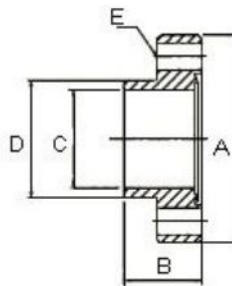

## CF Flanges & Components

Dimension (mm)

CF16 Mini Bored Flange-Fixed (Figure 1)

Model No.	A	B	C	ExNo.
BF-CF16-7	33.8	7.5	6.5	4.4x6

CF16 Mini Bored Flange-Fixed (Figure 2)

Model No.	A	B	C	D	ExNo.
BF-CF16-12	33.8	7.5	9.5	12.90	4.4x6
BF-CF16-19	33.8	7.5	16.0	19.15	4.4x6

CF16 Mini Bored Flange-Fixed (Figure 3)

Model No.	A	B	C	D	ExNo.
BF-CF16-N7	33.8	12.7	4.5	6.35	4.4x6
BF-CF16-N12	33.8	12.7	9.5	12.70	4.4x6
BF-CF16-N19	33.8	12.7	16.0	19.05	4.4x6

CF16 Mini Bored Flange -Tapped Bolts Holes (Figure 1)

Model No.	A	B	C	ExNo.
BF-CF16-T7	33.8	7.5	6.5	M4x6

CF16 Mini Bored Flange-Tapped Bolts Holes (Figure 2)

Model No.	A	B	C	D	ExNo.
BF-CF16-T12	33.8	7.5	9.5	12.90	M4x6
BF-CF16-T19	33.8	7.5	16.0	19.15	M4x6

CF16 Mini Bored Flange-Tapped Bolts Holes (Figure 3)

Model No.	A	B	C	D	ExNo.
BF-CF16-TN7	33.8	12.7	4.5	6.35	M4x6
BF-CF16-TN12	33.8	12.7	9.5	12.70	M4x6
BF-CF16-TN19	33.8	12.7	16.0	19.05	M4x6