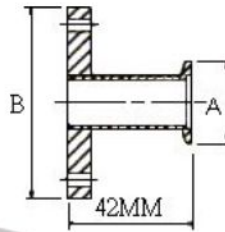

KF To ASA Tubulated Adaptors

Model No.	A	B	ASA
TA40-A38	55	127	1-1/2"
TA40-A50	55	152	2"
TA40-A75	55	191	3"
TA50-A38	75	127	1-1/2"
TA50-A50	75	152	2"
TA50-A75	75	191	3"