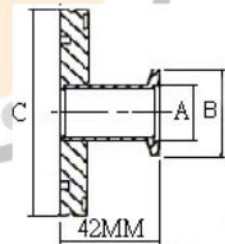

KF To ISO Tubulated Adaptors

Model No.	A	B	C
TA25-ISO63	95	40	25.4
TA40-ISO63	95	55	38.1
TA50-ISO63	95	75	50.8
TA40-ISO80	110	55	38.1
TA50-ISO80	110	75	50.8
TA25-ISO100	130	40	25.4
TA40-ISO100	130	55	38.1
TA50-ISO100	130	75	50.8