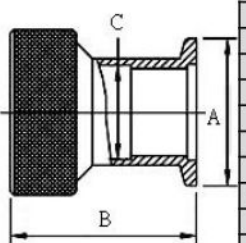

KF Quick Disconnect Adaptors

Model No.	A	B	C	Tube Size
MDA16-1/4	30	33.30	6.60	1/4"
MDA16-1/2	30	36.50	13.00	1/2"
MDA16-3/4	30	46.00	19.40	3/4"
MDA25-1/2	40	35.00	13.00	1/2"
MDA25-3/4	40	44.45	19.30	3/4"
MDA25-1	40	50.80	25.65	1"
MDA40-1/2	55	35.00	13.00	1/2"
MDA40-3/4	55	44.45	19.30	3/4"
MDA40-1	55	50.80	25.65	1"
MDA40-1-1/2	55	60.30	38.40	1-1/2"
MDA50-1-1/2	75	60.30	38.40	1-1/2"
MDA50-2	75	63.50	51.00	2"