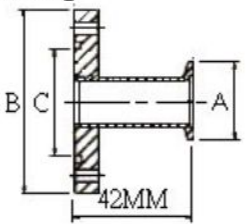

KF To ASA Tubulated Adaptors with Groove O'ring

Model No.	A	B	C	ASA
TA40-A50G	55	152	88.5	2"
TA40-A75G	55	191	114.5	3"
TA50-A50G	75	152	88.5	2"
TA50-A75G	75	191	114.5	3"