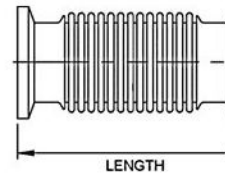

KF Hydroformed Bellow Connections

SIZE	LENGTH
KF16	CUSTOM-MADE
KF25	CUSTOM-MADE
KF40	CUSTOM-MADE
KF50	CUSTOM-MADE
KF63	CUSTOM-MADE
KF80	CUSTOM-MADE
KF100	CUSTOM-MADE