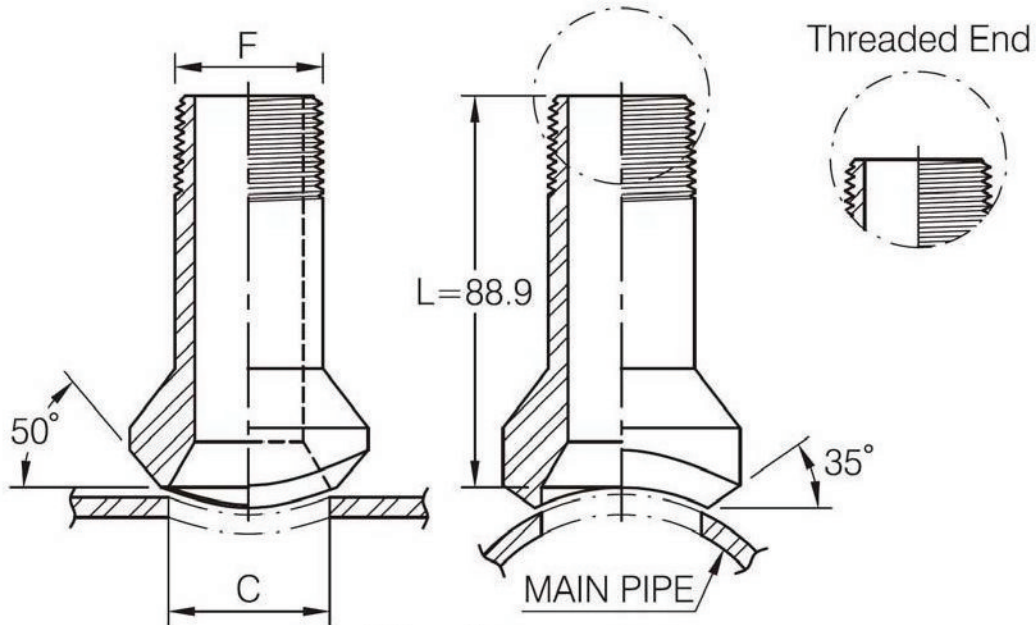

Nipple Branch Outlet Threaded

Outlet Pipe	C		F
	3000Lb	6000Lb	
1/2"	23.8	13.8	21.3
3/4"	30.2	18.9	26.7
1"	36.5	24.3	33.4
1-1/4"	44.5	32.5	42.2
1-1/2"	50.8	38.1	48.3
2"	65.1	49.2	60.3