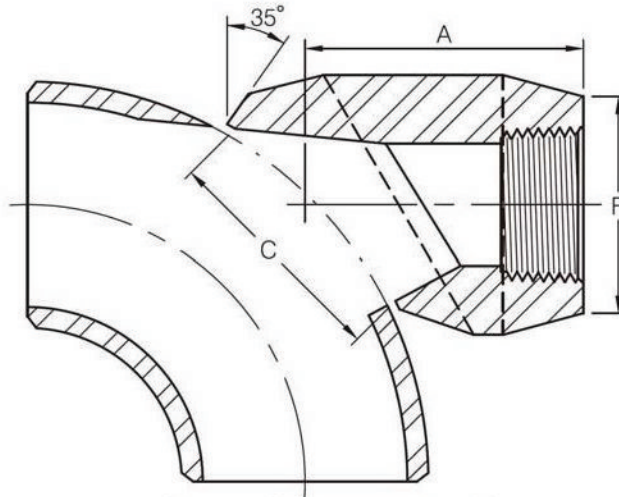

Threaded 90° Elbow Outlet

Outlet Pipe		A		C		F	
DN	Inch	3000Lb	6000Lb	3000Lb	6000Lb	3000Lb	6000Lb
8	1/4"	40.5	40.5	35.2	34.9	22.0	26.0
10	3/8"	40.5	40.5	35.2	34.9	25.9	33.0
15	1/2"	40.5	47.6	35.2	34.9	31.4	38.0
20	3/4"	47.6	55.6	43.6	43.6	37.1	44.0
25	1"	55.6	60.3	54.0	54.0	45.5	57.0
32	1-1/4"	60.3	66.7	67.5	67.5	57.0	64.0
40	1-1/2"	66.7	85.7	76.2	76.2	64.0	76.0
50	2"	81.0	-	104.8	-	76.0	-
65	2-1/2"	82.6	-	106.4	-	92.0	-
80	3"	96.8	-	125.4	-	109.2	-
100	4"	114.3	-	163.5	-	140.0	-