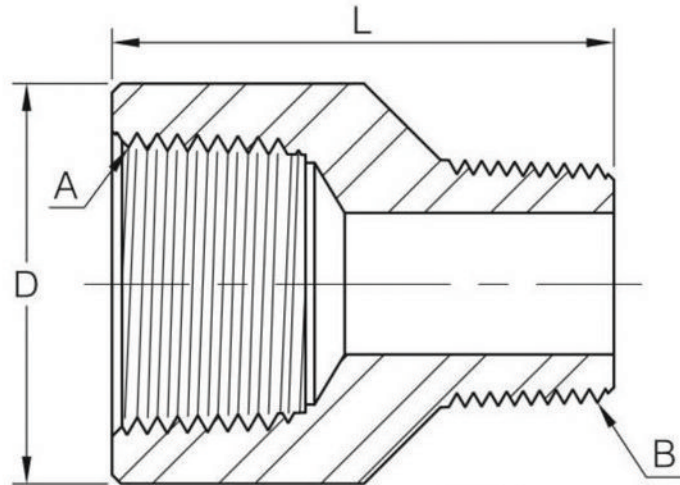

Threaded Adapter

3000Lb

DN	Nom Pipe Size A	D	L	Threaded Size B
8	1/4"	19	33	1/8"
10	3/8"	22	35	1/4"
15	1/2"	28	42	3/8"
20	3/4"	35	47	1/2"
25	1"	44	55	3/4"
32	1-1/4"	57	63	1"
40	1-1/2"	64	66	1-1/4"
50	2"	76	76	1-1/2"
65	2-1/2"	92	90	2"
80	3"	108	110	2-1/2"
100	4"	140	120	3"